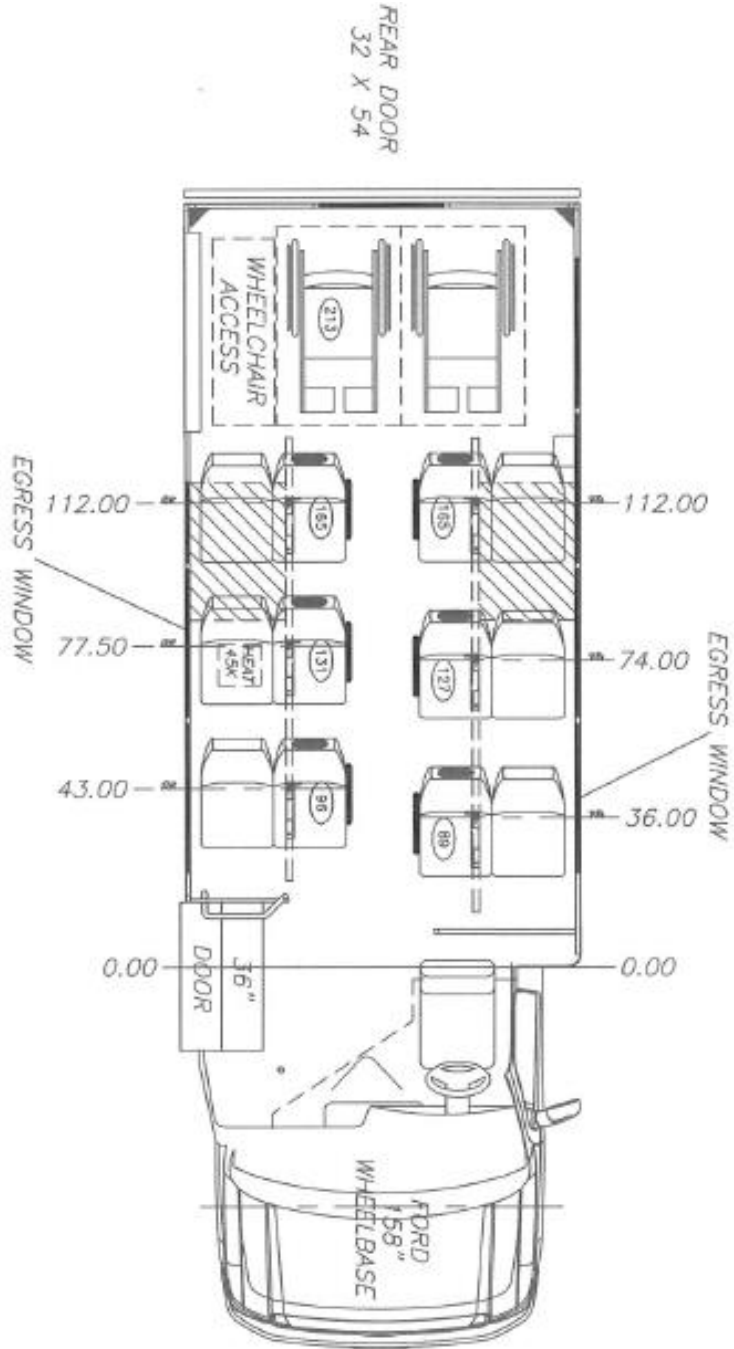

# 2020 ELDORADO ADVANTAGE

7.3L Gas Engine - Ford E-350 Chassis  
 12 Passengers w/ 2 WC Positions + Driver

**ELDORADO**