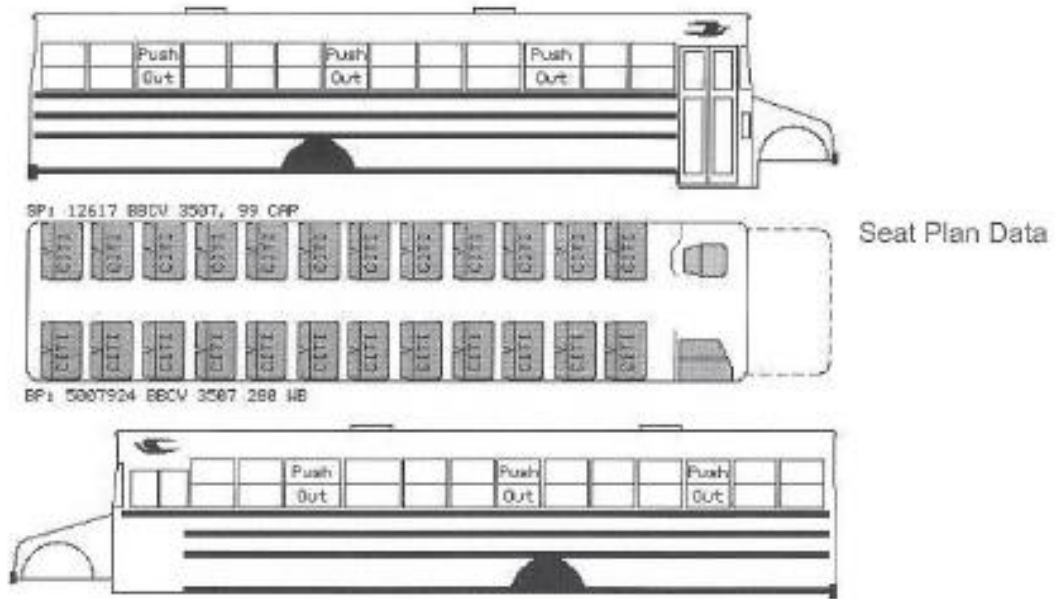

SP Description: BBCV3507 CITISEATS
BP Description: BBCV3507 77HR 6POW 2RF