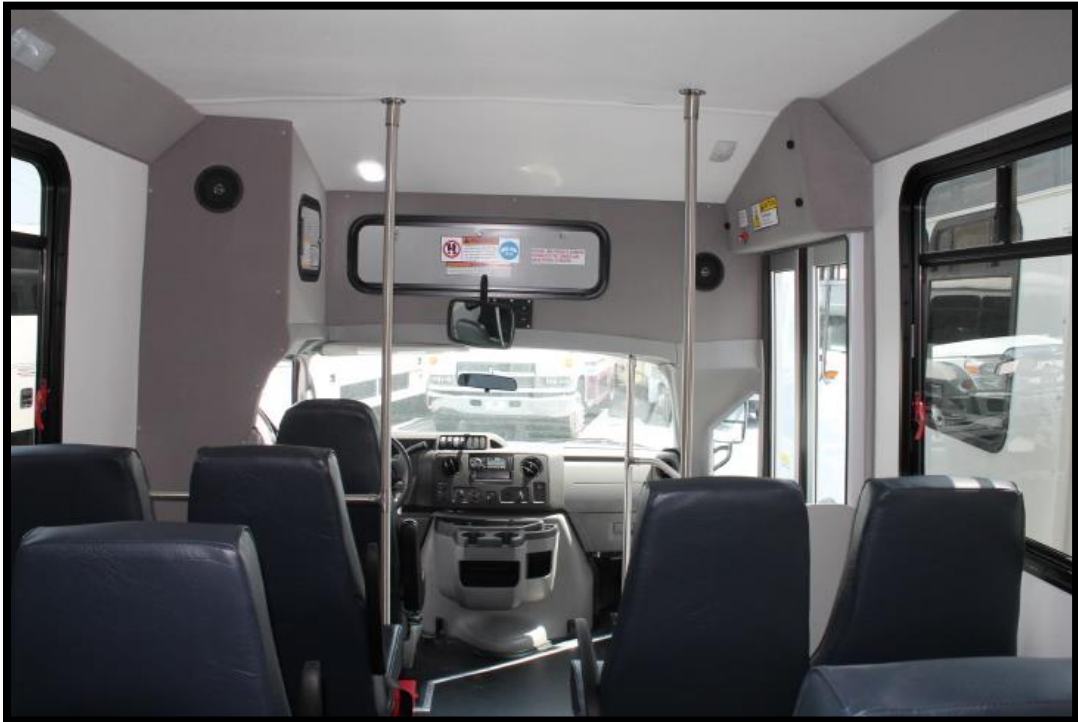

ABS

ATLANTIC
BUS SALES

www.atlanticbussales.net

2020 ELDORADO ADVANTAGE

Ford E350 7.3L Gas
14 Passengers + Driver

1200 South Dixie Hwy West * Pompano Bch, FL. 33060
Phone: (954) 941-7722 * Toll Free: (800) 762-7433 * Fax: (954) 941-7466