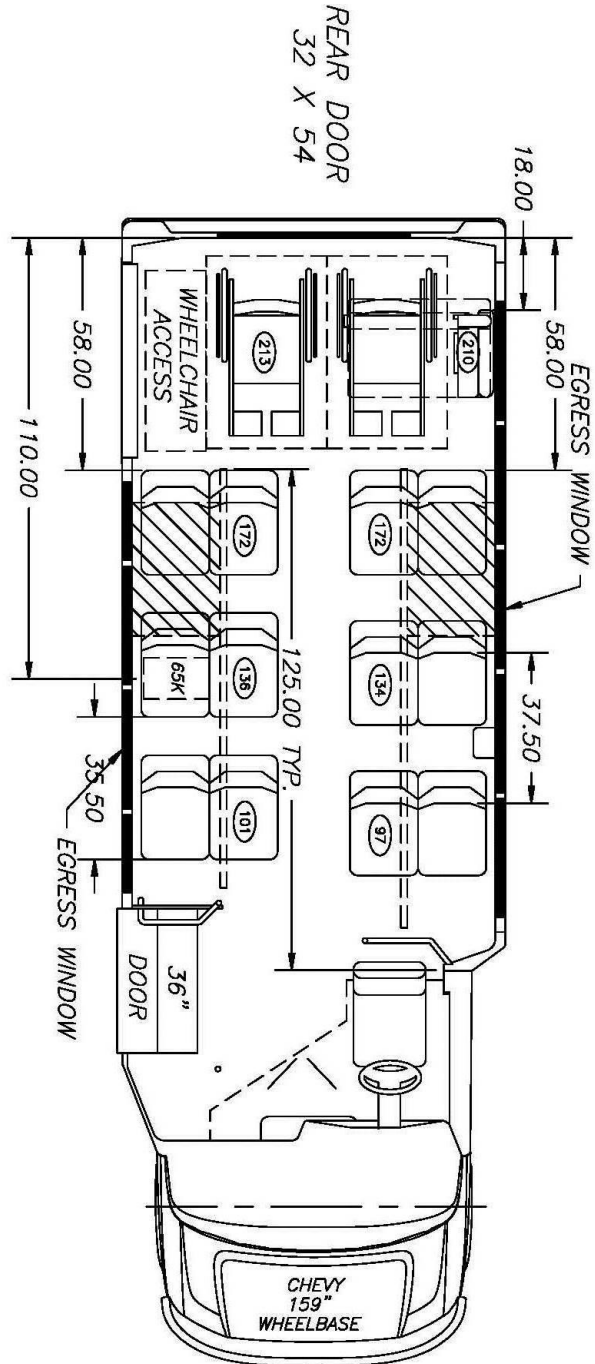

2015 ELDORADO AEROTECH

Chevy 6.0L Gas

12 Pass w/ 2 WC Positions + Driver

1200 South Dixie Hwy West * Pompano Bch, FL. 33060

Phone: (954) 941-7722 * Toll Free: (800) 762-7433 * Fax: (954) 941-7466