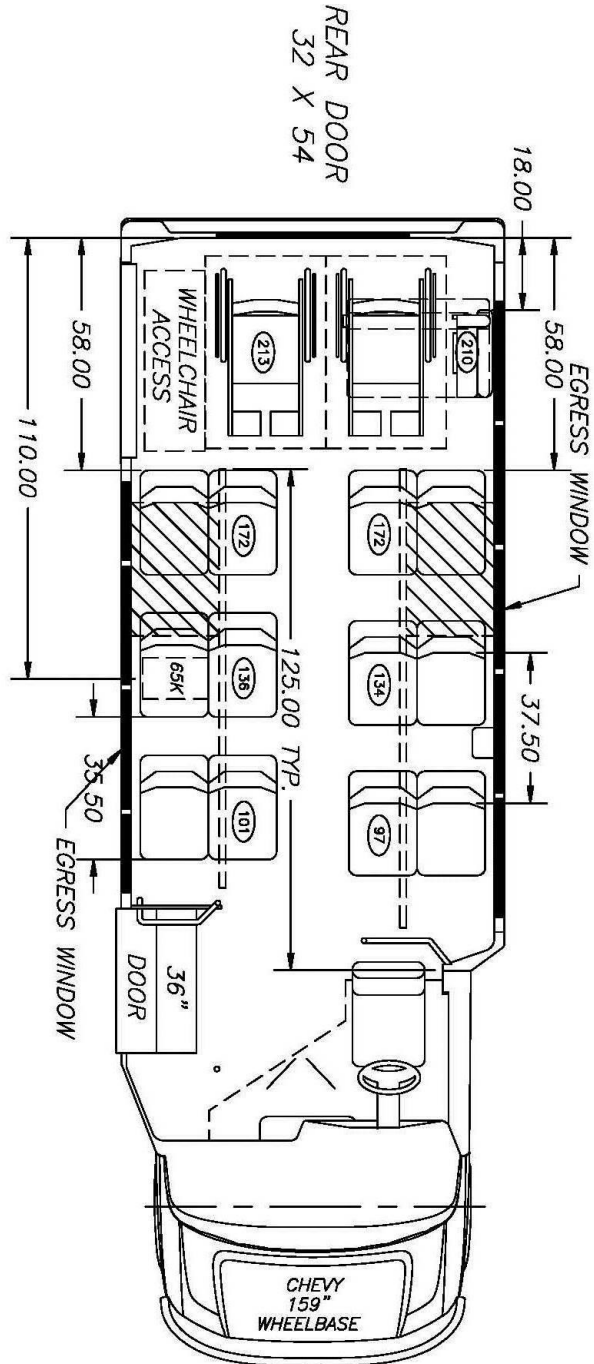

2015 ELDORADO AEROTECH

Chevy 6.0L Gas

12 Pass w/ 2 WC Positions + Driver

- * 36" Electric Entry Door
- * Rear Door, 32X54
- * Running Board – Driver's Seat
- * Freedman, Mid-Back Seating w/ Aisle Seat Grab Handles and Armrests
- * Freedman Flip Seat
- * Seat Cover - #686 Gray Vinyl
- * Manual Seat Belts – All Passengers
- * Rear Braun Wheelchair Lift w/ Q-Straint Tie-Down System
- * Painted Skirt – Gray
- * 70,000 BTU Air Conditioning
- * 65,000 BTU Heat
- * Fast Idle w/ Interlock
- * Radio – AM/FM/CD
- * No CDL Required

2015 ELDORADO AEROTECH

Chevy 6.0L Gas

12 Pass w/ 2 WC Positions + Driver

ATLANTIC
BUS SALES

www.atlanticbussales.net

2015 ELDORADO AEROTECH

Chevy 6.0L Gas

12 Pass w/ 2 WC Positions + Driver